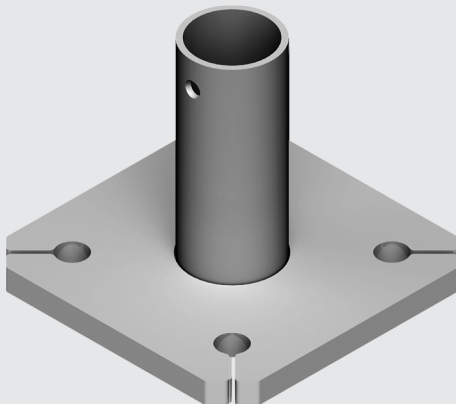

Miscellaneous

Anchor Cages

Leveling Shims

For 1"
Anchor Bolt

For 1 1/4" and 1 1/2"
Anchor Bolts

Post Top Tenons

Available Post Top Tenon Diameters:
2 3/8", 2 7/8", 3 1/2" and 4".

Receptacle Boxes