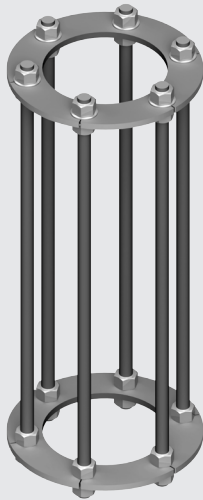

Miscellaneous

Anchor Cages

Leveling Shims

For 1"
Anchor Bolt

For 1 1/4" and 1 1/2"
Anchor Bolts

Post Top Tenons

Available Post Top Tenon Diameters:
2 3/8", 2 7/8", 3 1/2" and 4".

Receptacle Boxes