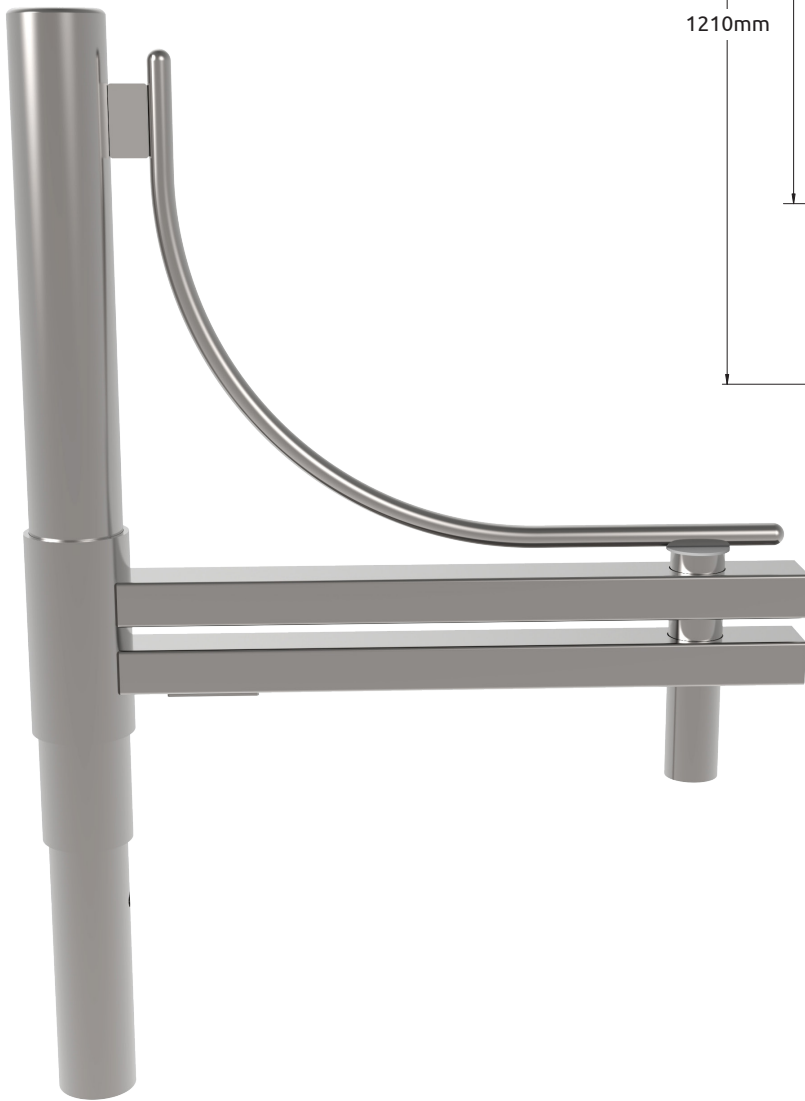

Marina

Lighting Fixture Arm

Part #: [S15-50-COQ-A001](#)

TOTAL WEIGHT (KG): 46.54

Size Chart

0' 1' 2'

Shepherd 2

0' 1' 2'