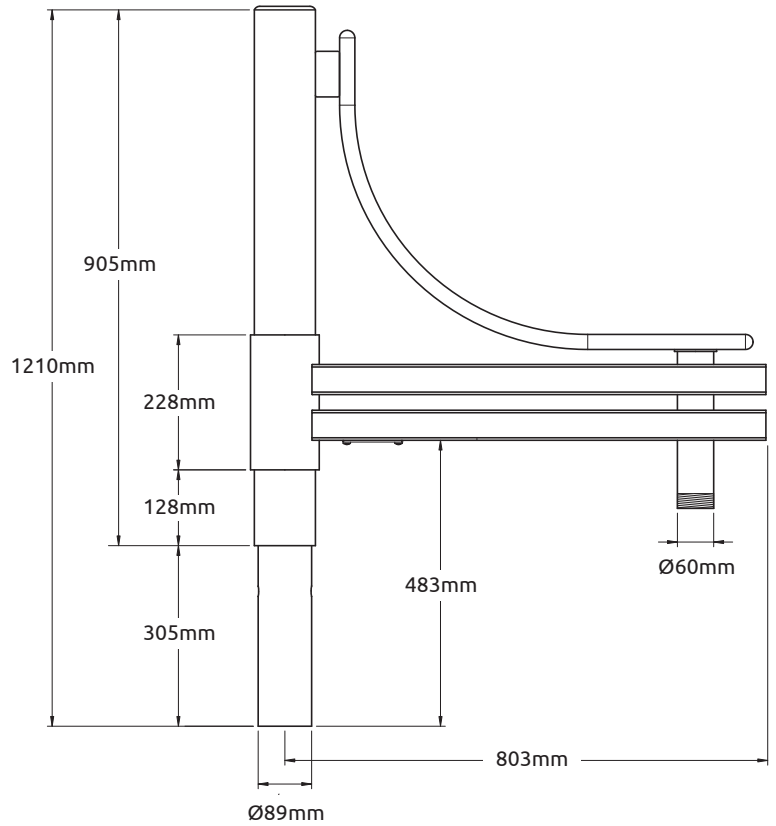

Marina

Lighting Fixture Arm

Part #: [S15-50-COQ-A001](#)

TOTAL WEIGHT (KG): 46.54

Size Chart

0' 1' 2'

Shepherd 2

0' 1' 2'