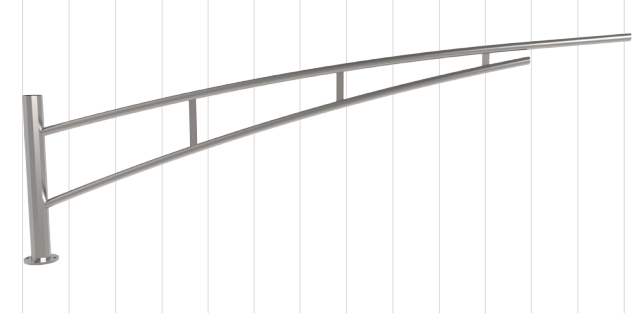

Vernon

36" Street Arm

Part #: [S15-40-36VED-001](#)

TOTAL WEIGHT (KG): 30.02

Size Chart

0' 1' 2'

Shepherd 2

0' 1' 2'

Scroll 1

0' 1' 2' 3' 4' 5' 6' 7' 8'

Truss 1

0' 1' 2' 3' 4' 5' 6' 7' 8' 9' 10' 11' 12'

Gullwing

0' 1' 2' 3' 4' 5' 6' 7' 8' 9' 10' 11' 12' 13'

Truss 2