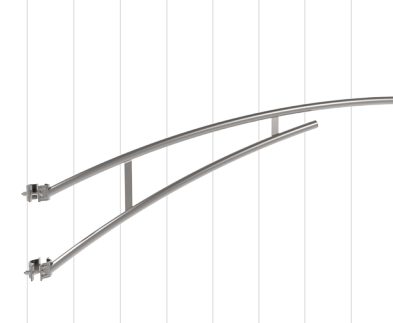

Vernon

36" Street Arm

Part #: [S15-40-36VED-001](#)

TOTAL WEIGHT (KG): 30.02

Size Chart

0' 1' 2'

Shepherd 2

0' 1' 2'

Scroll 1

0' 1' 2' 3' 4' 5' 6' 7' 8'

Truss 1

0' 1' 2' 3' 4' 5' 6' 7' 8' 9' 10' 11' 12'

Gullwing

0' 1' 2' 3' 4' 5' 6' 7' 8' 9' 10' 11' 12' 13'

Truss 2