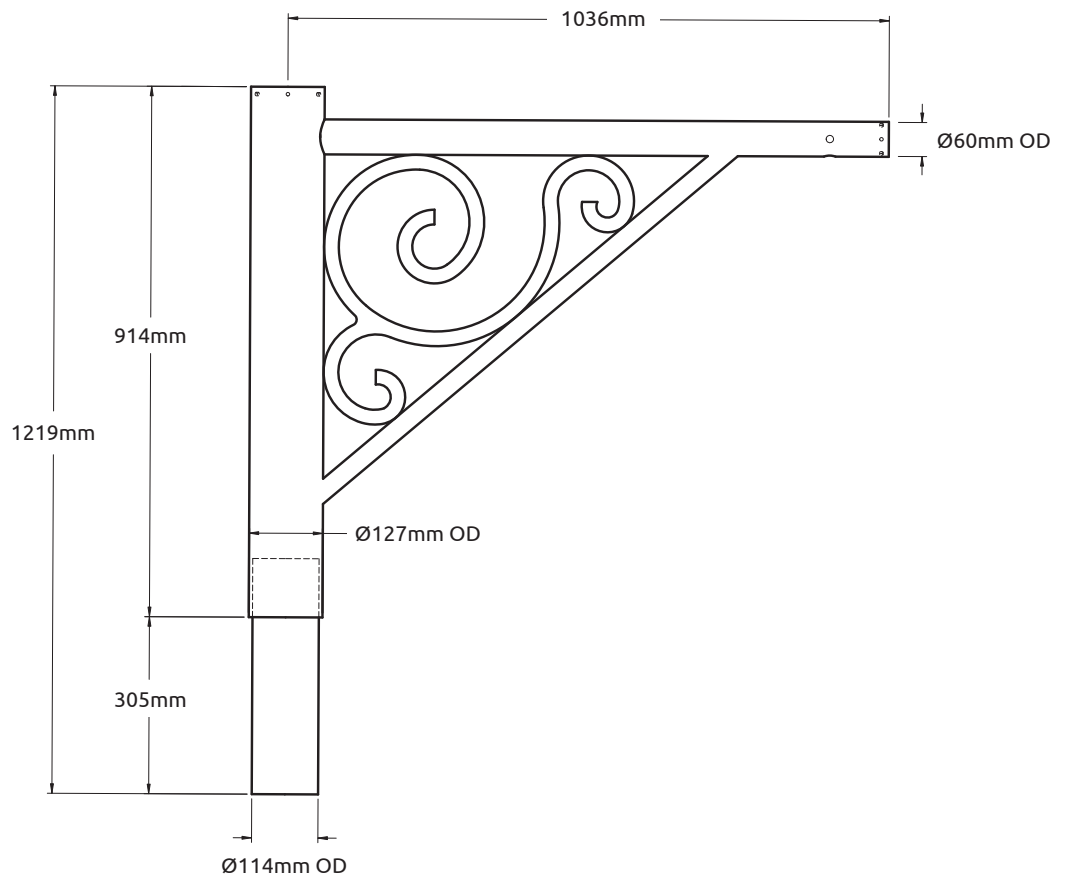

Vernon

36" Street Arm

Part #: [S15-40-36VED-001](#)

TOTAL WEIGHT (KG): 30.02

Size Chart

0' 1' 2'

Shepherd 2

0' 1' 2'