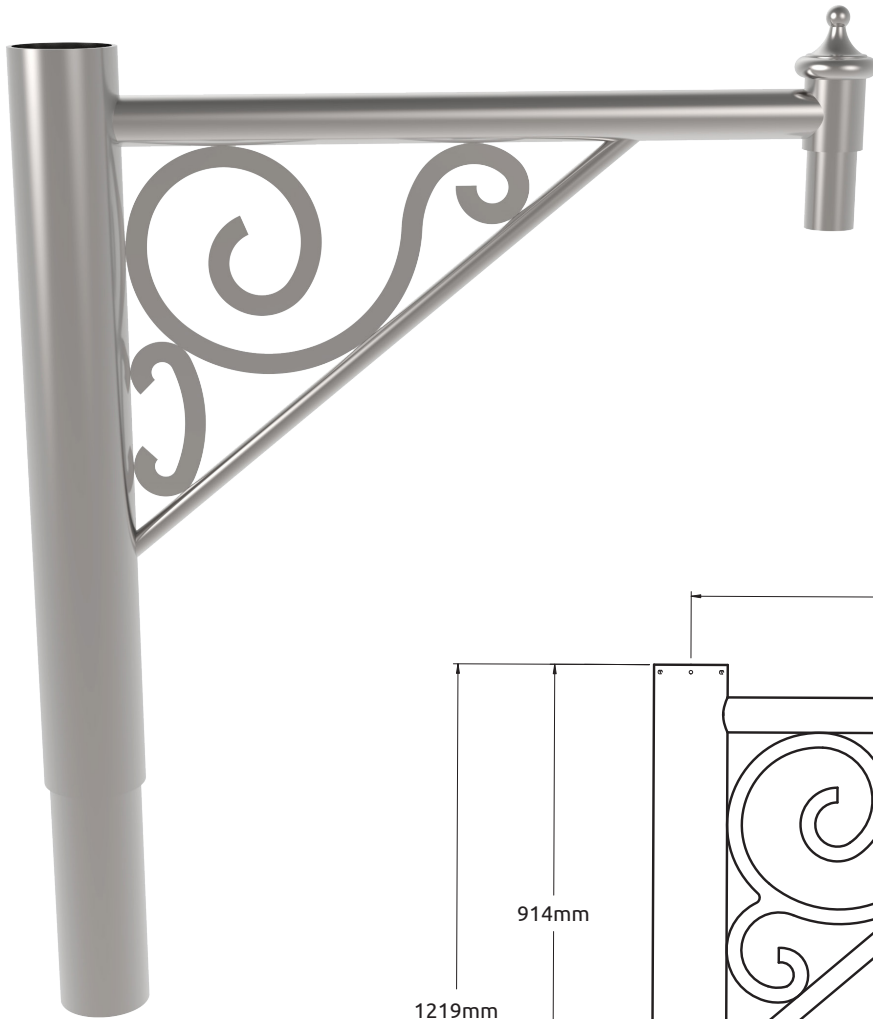

Vernon

36" Street Arm

Part #: [S15-40-36VED-001](#)

TOTAL WEIGHT (KG): 30.02

Size Chart

0' 1' 2'

Shepherd 2

0' 1' 2'