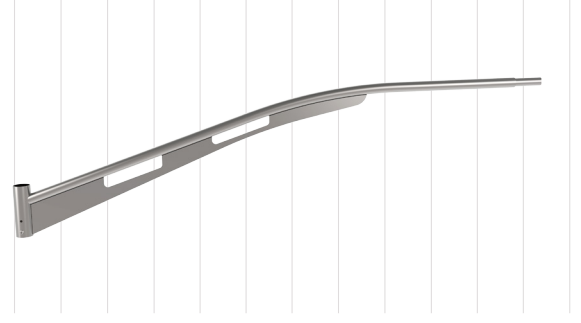

Vernon

36" Street Arm

Part #: [S15-40-36VED-001](#)

TOTAL WEIGHT (KG): 30.02

Size Chart

0' 1' 2'

Shepherd 2

0' 1' 2'

Scroll 1

0' 1' 2' 3' 4' 5' 6' 7' 8'

Truss 1

0' 1' 2' 3' 4' 5' 6' 7' 8' 9' 10' 11' 12'

Gullwing

0' 1' 2' 3' 4' 5' 6' 7' 8' 9' 10' 11' 12' 13'

Truss 2