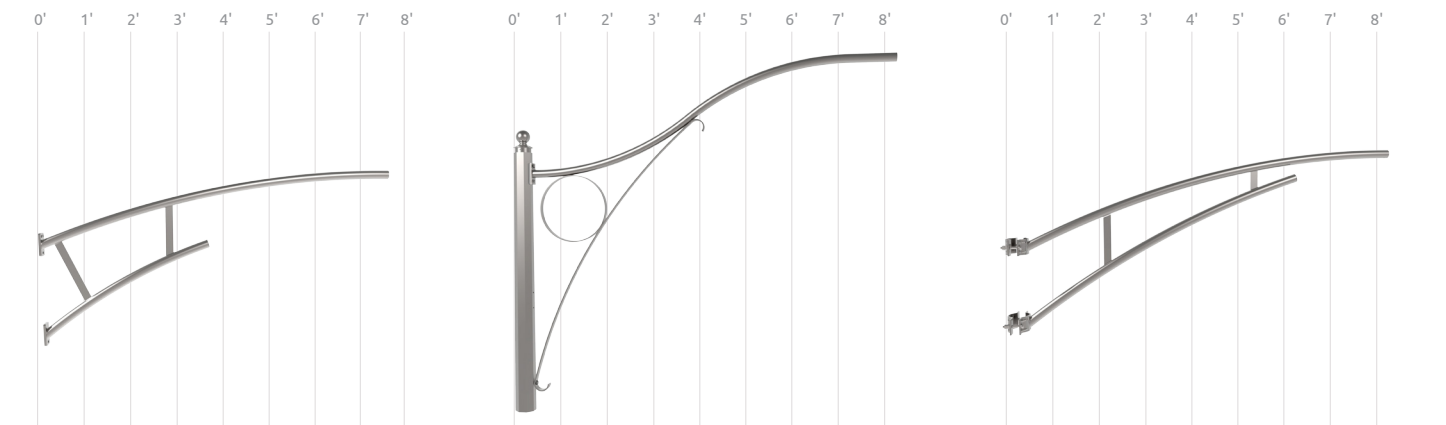

Heritage

1.3m Heritage Arm

Part #: [S15-40-13HR-001](#)

TOTAL WEIGHT (KG): 18.24

Size Chart

Shepherd 2

Westminster

Long Bay

Hodgson

Scroll 2

Kansas

Lima

Bronte

Newport

Scroll 1

Truss 1

Gullwing

Truss 2