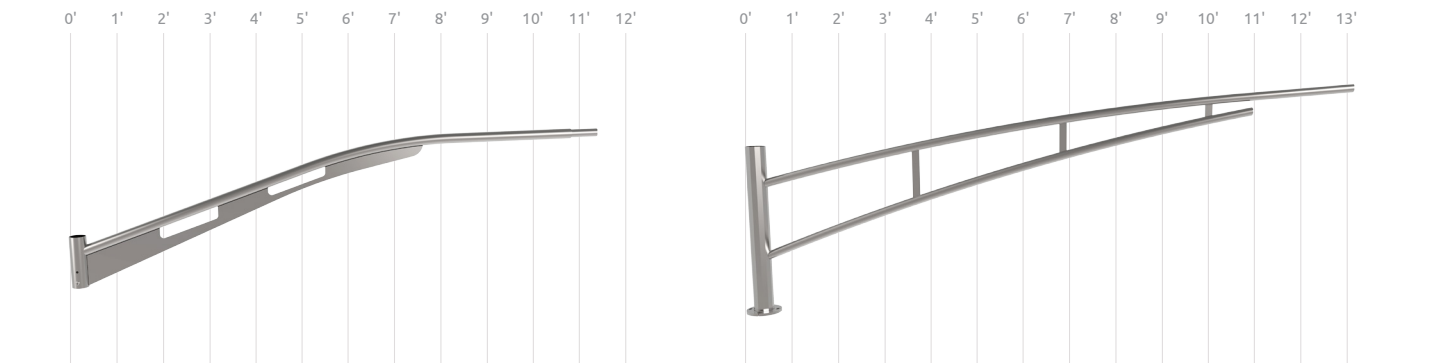

Heritage

1.3m Heritage Arm

Part #: [S15-40-13HR-001](#)

TOTAL WEIGHT (KG): 18.24

Size Chart

Shepherd 2

Westminster

Long Bay

Hodgson

Scroll 2

Kansas

Lima

Bronte

Newport

Scroll 1

Truss 1