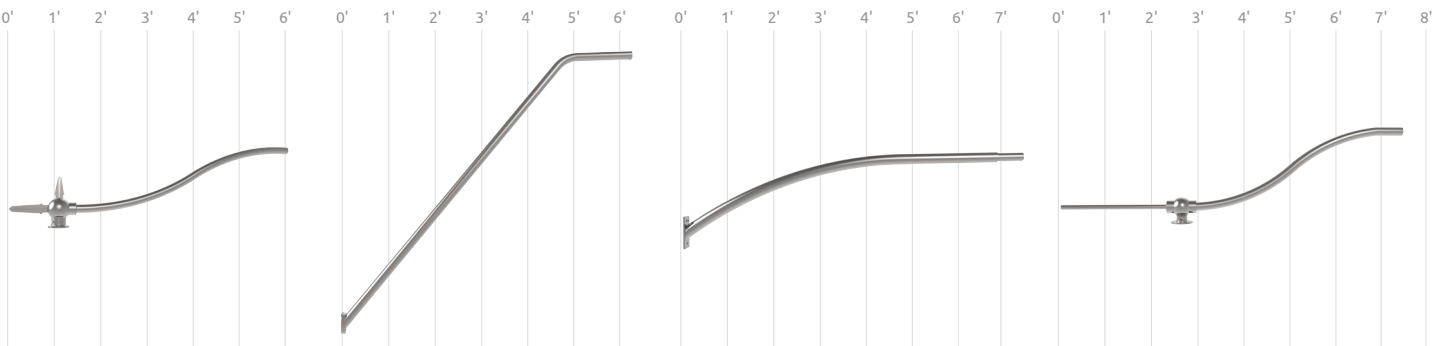

Kansas

Lima

Bronte

Scroll 2