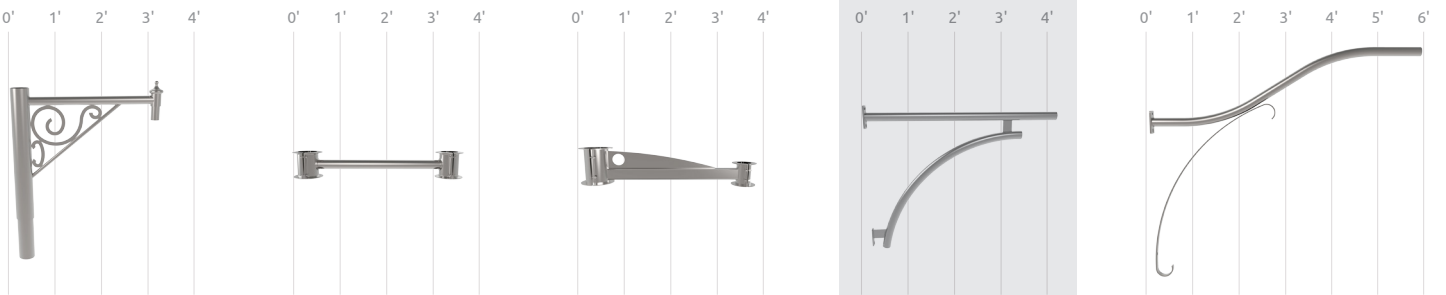

Heritage

1.3m Heritage Arm

Part #: [S15-40-13HR-001](#)

TOTAL WEIGHT (KG): 18.24

Size Chart

Shepherd 2

Westminster

Long Bay

Ponderosa

Shepherd 3

Shepherd 1

Marina

Vernon

Burke

Riverside

Heritage

Gullwing

Truss 2