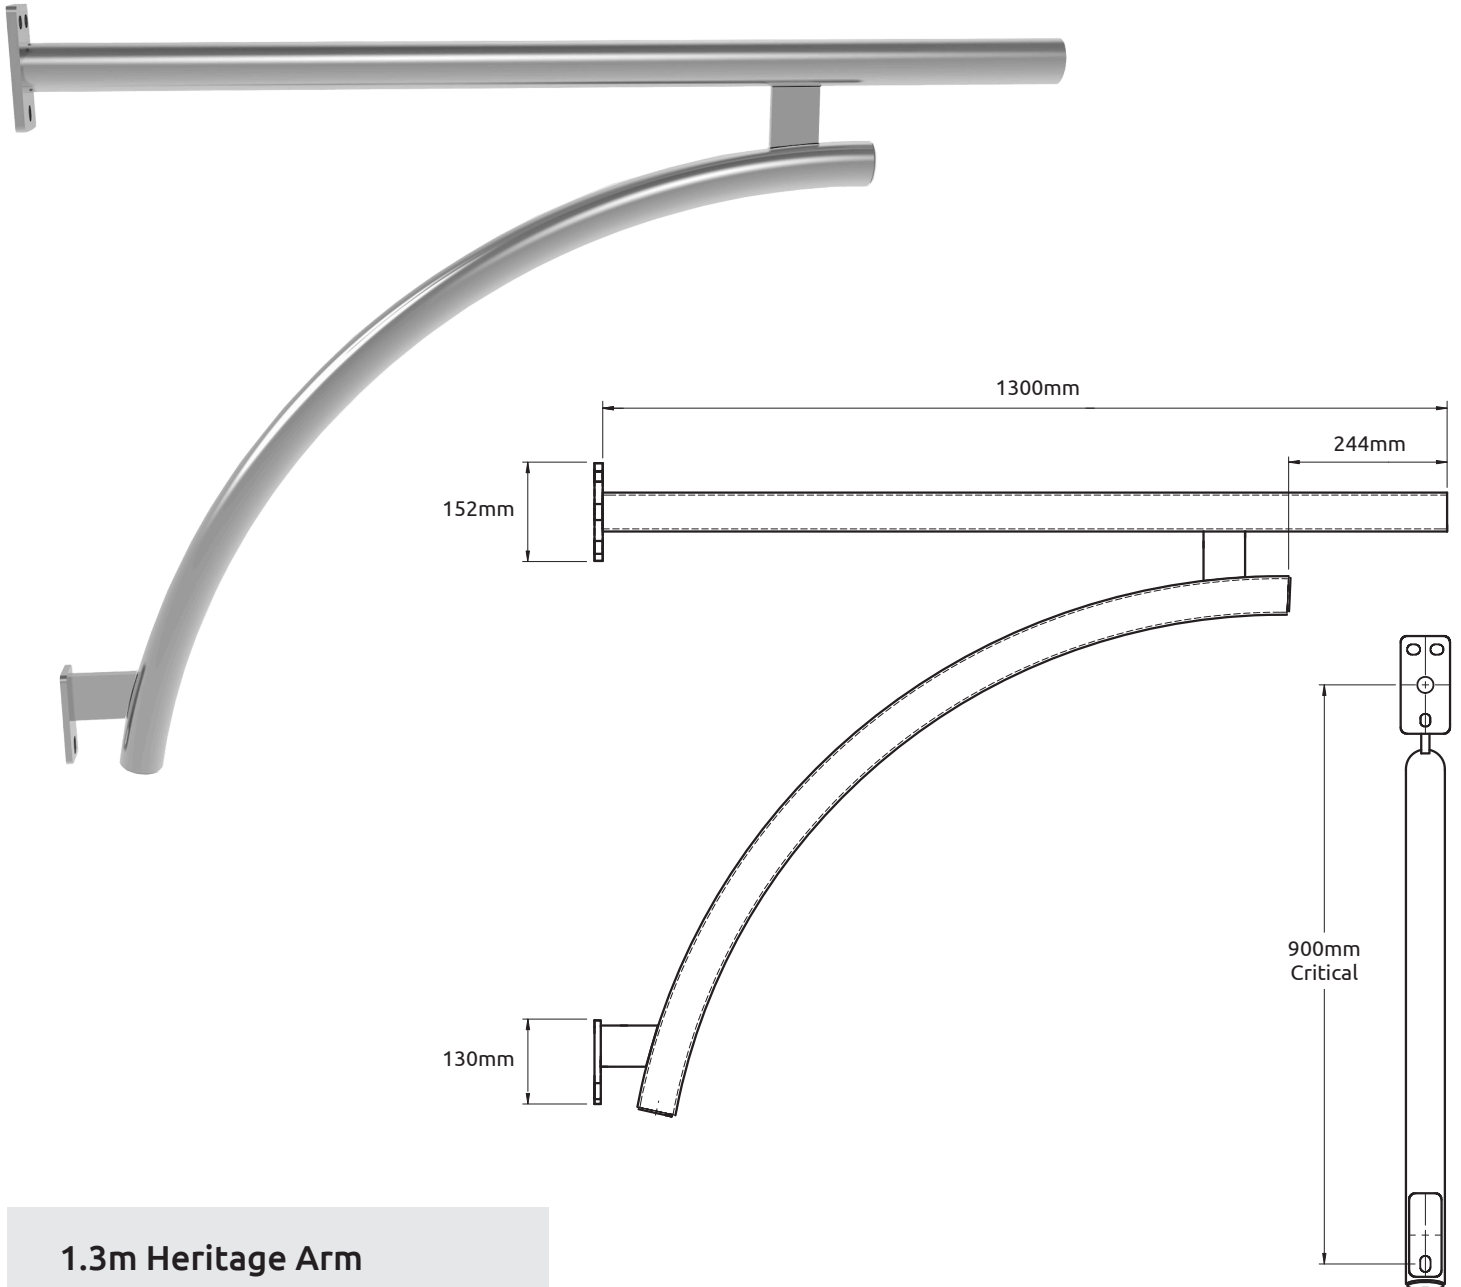

Heritage

1.3m Heritage Arm

Part #: [S15-40-13HR-001](#)

TOTAL WEIGHT (KG): 18.24

Size Chart

Shepherd 2

Westminster

Long Bay

Gullwing

Truss 2