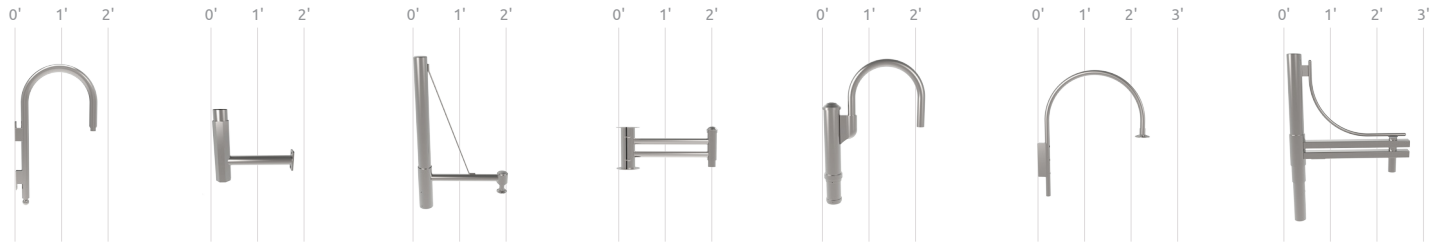

Heritage

1.3m Heritage Arm

Part #: [S15-40-13HR-001](#)

TOTAL WEIGHT (KG): 18.24

Size Chart

Shepherd 2

Westminster

Long Bay