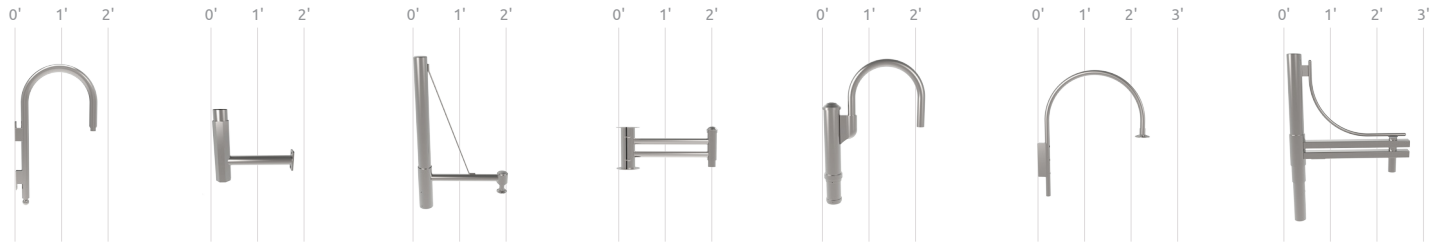

Scroll 2

1.8m King Single Arm

Part #: [S15-50-SAL-S02-F](#)

TOTAL WEIGHT (KG): 7.32

Size Chart

Shepherd 2

Westminster

Long Bay