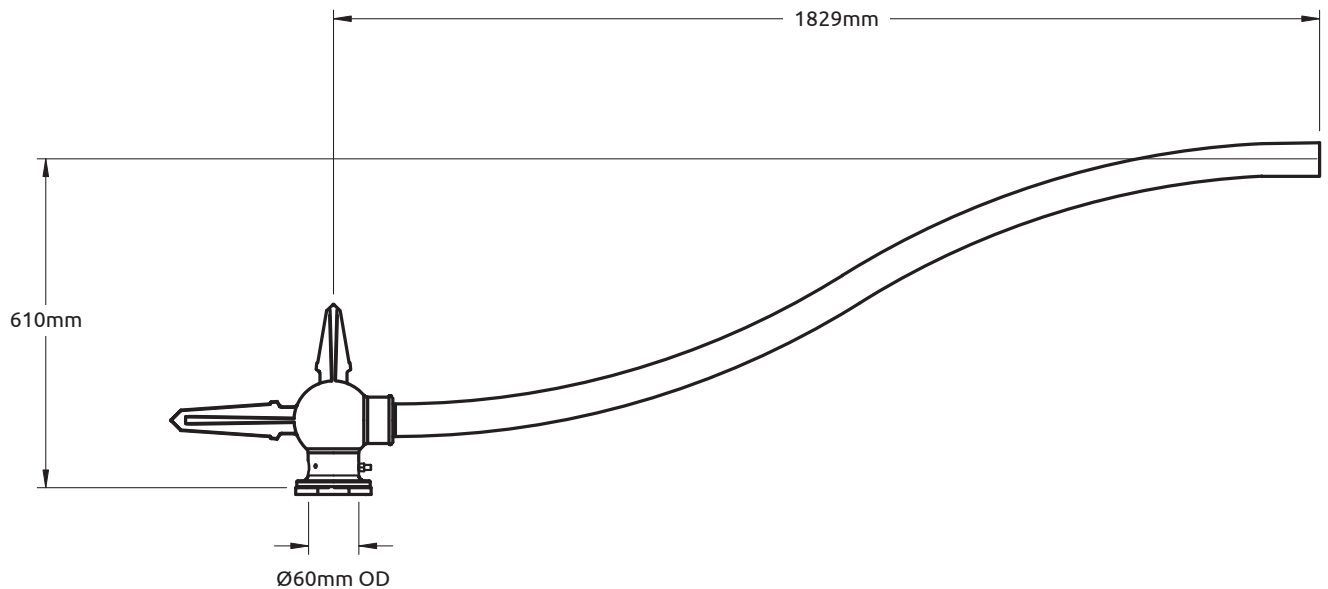

Scroll 2

1.8m King Single Arm

Part #: [S15-50-SAL-S02-F](#)

TOTAL WEIGHT (KG): 7.32

Size Chart

Shepherd 2

Westminster

Long Bay