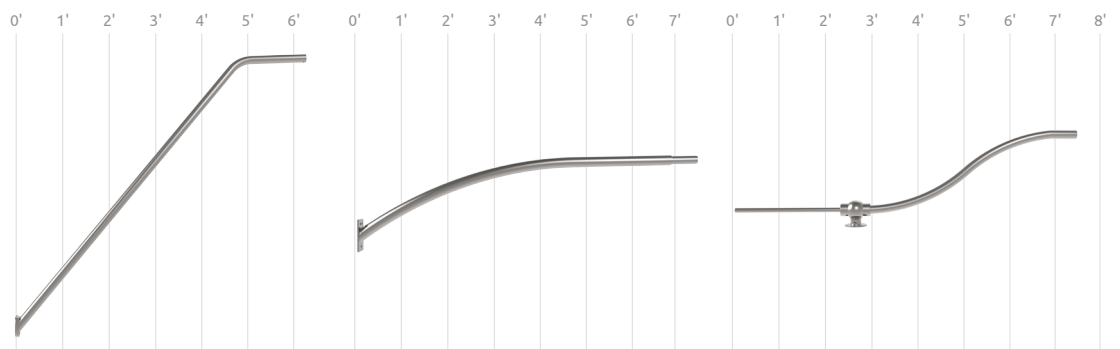

Lima

Bronte

Kansas