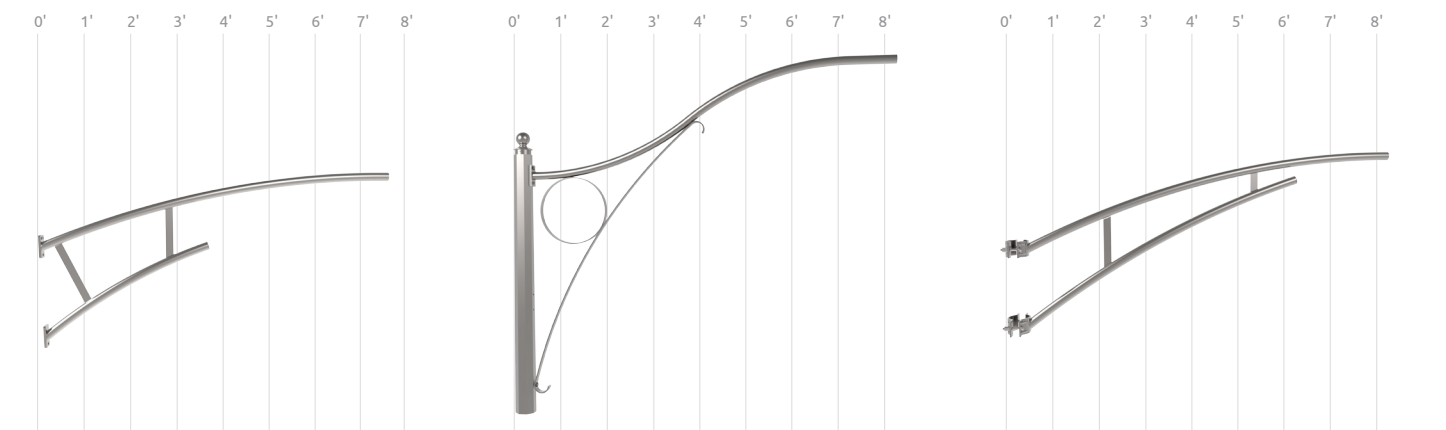

Scroll 2

1.8m King Single Arm

Part #: [S15-50-SAL-S02-F](#)

TOTAL WEIGHT (KG): 7.32

Size Chart

Shepherd 2

Westminster

Long Bay

Hodgson

Scroll 2

Kansas

Lima

Bronte

Newport

Scroll 1

Truss 1

Gullwing

Truss 2