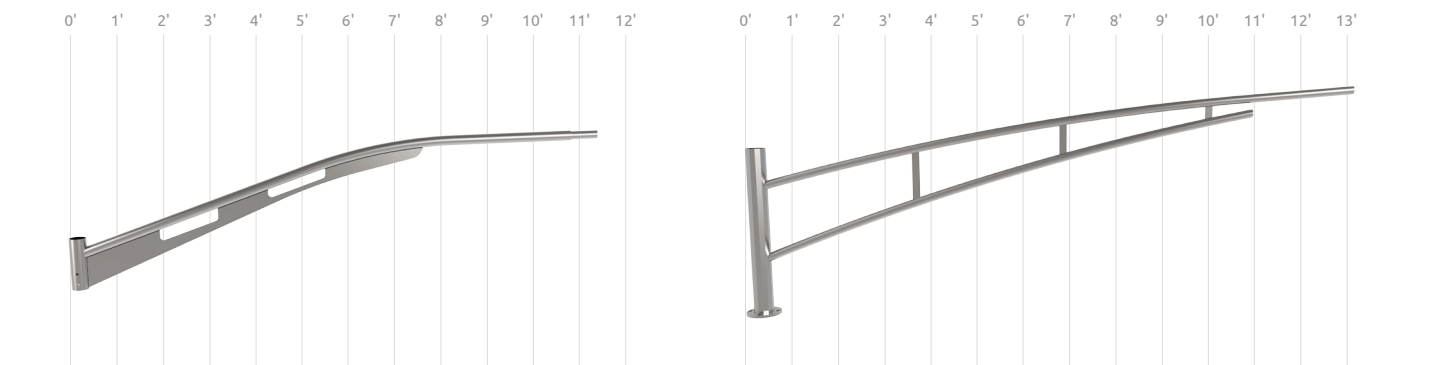

Scroll 2

1.8m King Single Arm

Part #: [S15-50-SAL-S02-F](#)

TOTAL WEIGHT (KG): 7.32

Size Chart

Shepherd 2

Westminster

Long Bay

Hodgson

Scroll 2

Kansas

Lima

Bronte

Newport

Scroll 1

Truss 1

Gullwing

Truss 2