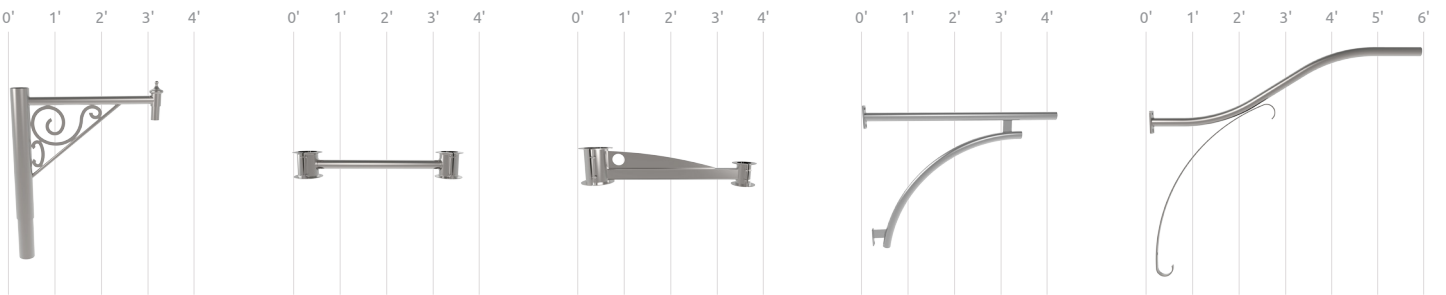

Scroll 2

1.8m King Single Arm

Part #: [S15-50-SAL-S02-F](#)

TOTAL WEIGHT (KG): 7.32

Size Chart

Shepherd 2

Westminster

Long Bay

Ponderosa

Shepherd 3

Shepherd 1

Marina

Vernon

Burke

Riverside

Heritage

Gullwing

Truss 2