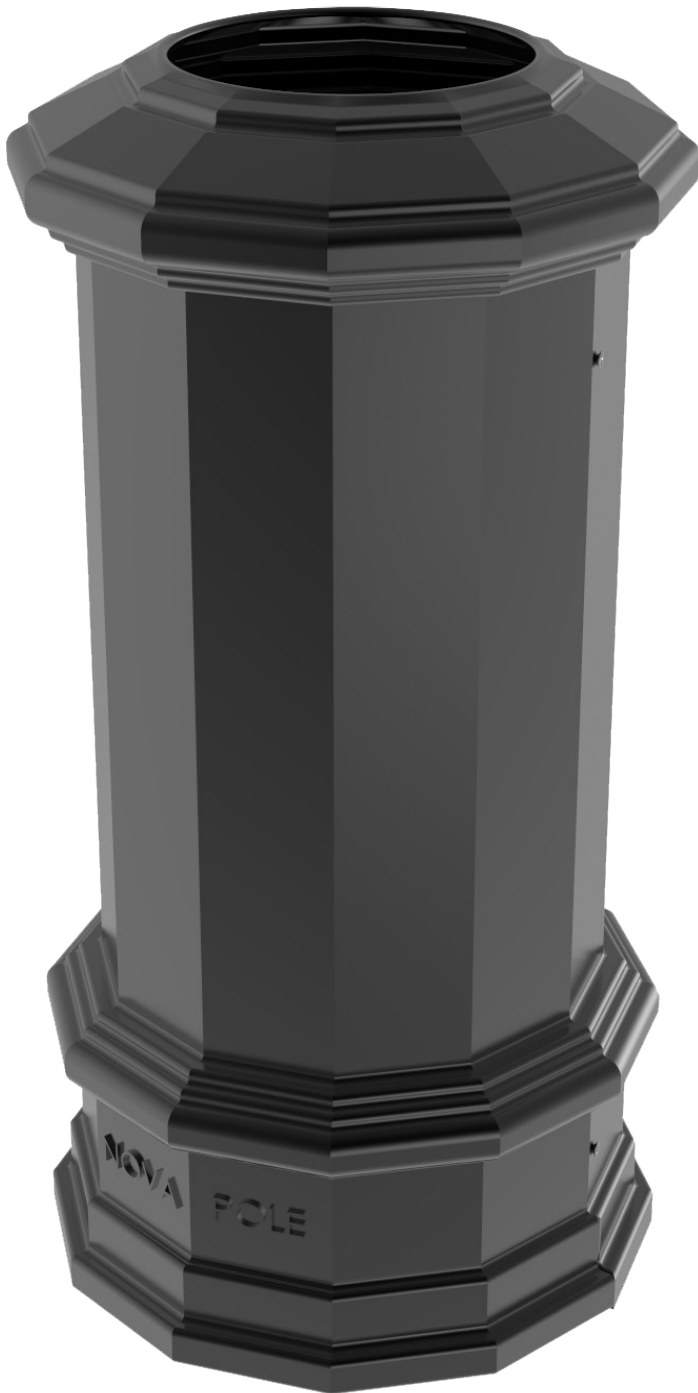

Lion's Gate

Two piece base, with access door

Material: Cast Aluminum
 Finishing: Powder Coated

Small

Part #: [101-04-4CASB1-F3](#)
 Height: 883mm 2' 10 3/4"
 Bottom A/F: 434mm 1' 5 1/16"
 Top I.D.: 230mm 9 1/16"

Large

Part #: [101-04-4CASB2-F3](#)
 Height: 915mm 3'
 Bottom A/F: 553mm 1' 10 1/2"
 Top I.D.: 316mm 12 7/16"

Pole Cross Sections

The pole shaft can be tapered or straight with several section options.

Fluted

Octagonal

12 Sided

16 Sided

Round

Size Chart