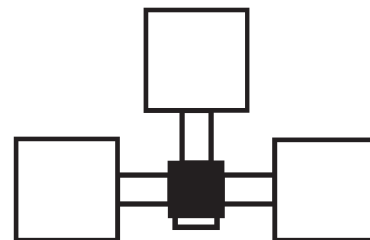

### Fixture Orientation

Single  
1

2 @ 90  
290

2 @ 180  
2180

3 @ 120  
(Round Pole Only)  
3120

3 @ 90  
390

4 @ 90  
490

Wall Mount  
WM