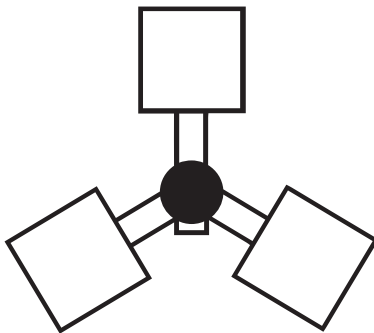

### Fixture Orientation

Single  
1

2 @ 90  
290

2 @ 180  
2180

3 @ 120  
(Round Pole Only)  
3120

3 @ 90  
390

4 @ 90  
490

Wall Mount  
WM