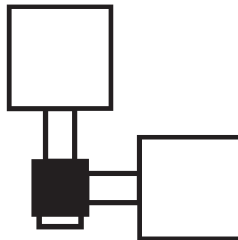

### Fixture Orientation

Single  
1

2 @ 90  
290

2 @ 180  
2180

3 @ 120  
(Round Pole Only)  
3120

3 @ 90  
390

4 @ 90  
490

Wall Mount  
WM