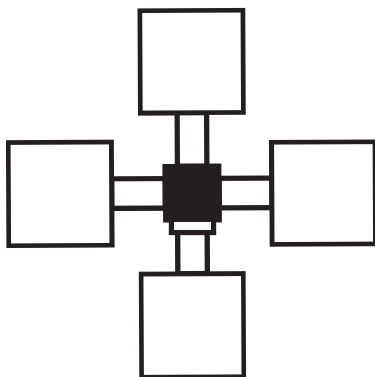

### Fixture Orientation

Single  
1

2 @ 90  
290

2 @ 180  
2180

3 @ 120  
(Round Pole Only)  
3120

3 @ 90  
390

4 @ 90  
490

Wall Mount  
WM