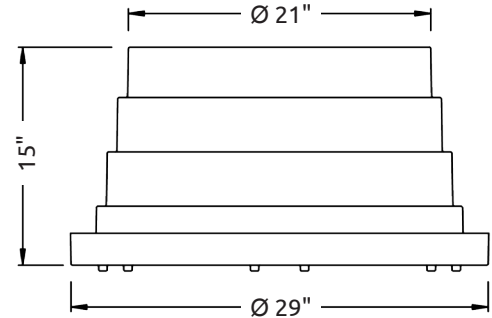

Junction Boxes

Large Junction Box

Part Number	Description
P28-JB-B00-01	Junction Box, Large, Polypropylene, SN1847R
P28-DR-B00-01	Junction Box Drain Plate, Large, Polypropylene, SN1849
P28-CO-PL-B00-01	Junction Box Lid, Large, Plastic, SN1850R
P28-CO-ST-B00-01	Junction Box Lid, Large, Steel, Galv, SN1848

Small Junction Box

Part Number	Description
P28-JB-A00-01	Junction Box, Small, Polypropylene, SN1853
P28-DR-A00-01	Junction Box Drain Plate, Small, Plastic, SN1853C
P28-CO-PL-A00-01	Junction Box Lid, Small, Plastic, SN1853A
P28-CO-ST-A00-01	Junction Box Lid, Small, Steel, Galv, SN1853B