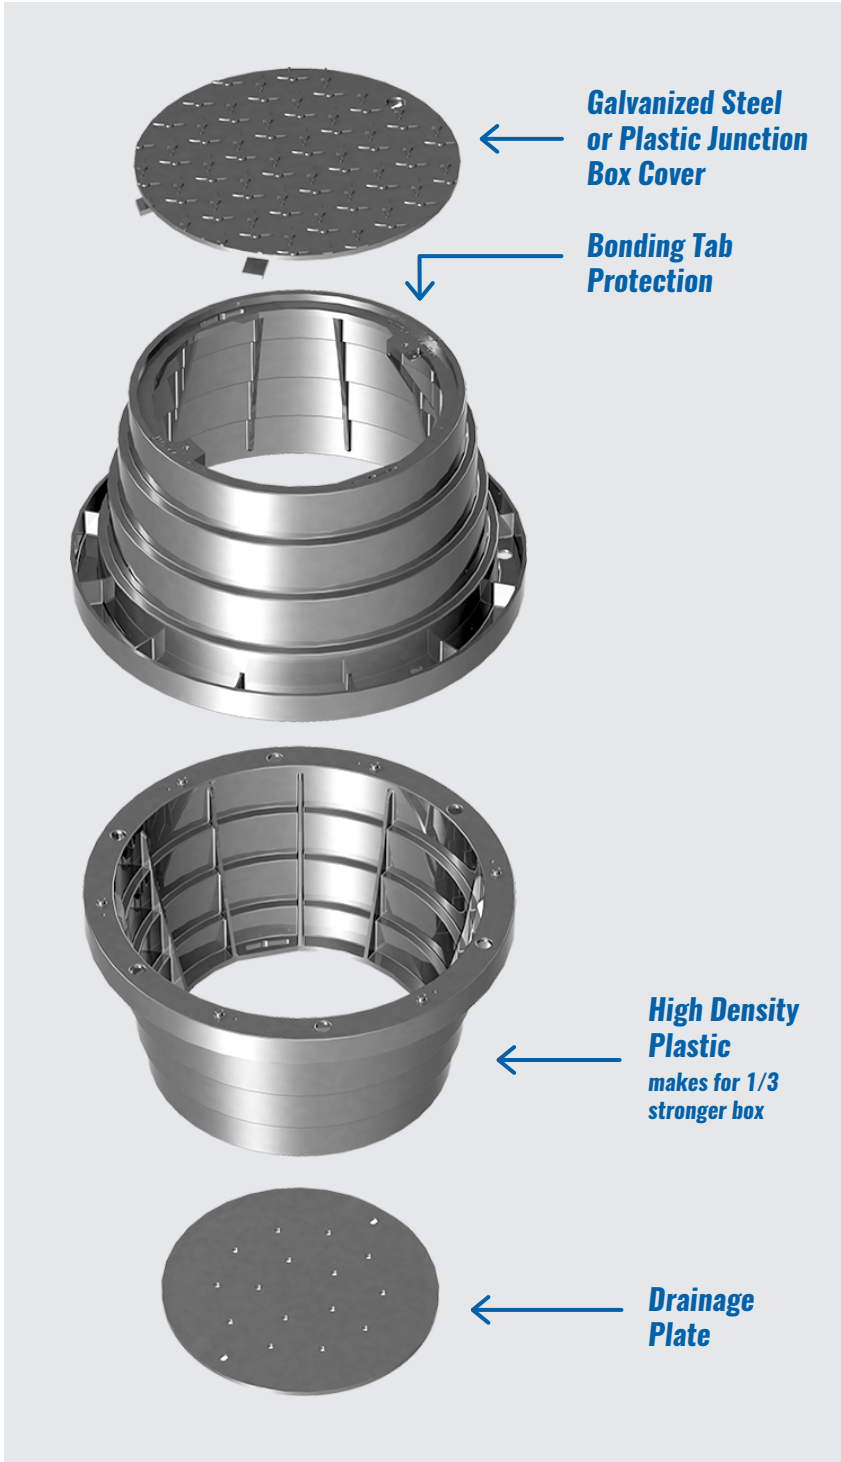

Junction Boxes

Large Junction Box

Part Number	Description
P28-JB-B00-01	Junction Box, Large, Polypropylene, SN1847R
P28-DR-B00-01	Junction Box Drain Plate, Large, Polypropylene, SN1849
P28-CO-PL-B00-01	Junction Box Lid, Large, Plastic, SN1850R
P28-CO-ST-B00-01	Junction Box Lid, Large, Steel, Galv, SN1848

Small Junction Box

Part Number	Description
P28-JB-A00-01	Junction Box, Small, Polypropylene, SN1853
P28-DR-A00-01	Junction Box Drain Plate, Small, Plastic, SN1853C
P28-CO-PL-A00-01	Junction Box Lid, Small, Plastic, SN1853A
P28-CO-ST-A00-01	Junction Box Lid, Small, Steel, Galv, SN1853B