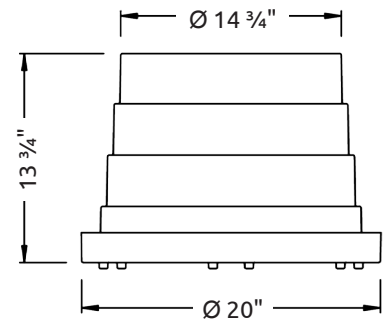

Junction Boxes

Large Junction Box

Part Number	Description
P28-JB-B00-01	Junction Box, Large, Polypropylene, SN1847R
P28-DR-B00-01	Junction Box Drain Plate, Large, Polypropylene, SN1849
P28-CO-PL-B00-01	Junction Box Lid, Large, Plastic, SN1850R
P28-CO-ST-B00-01	Junction Box Lid, Large, Steel, Galv, SN1848

Small Junction Box

Part Number	Description
P28-JB-A00-01	Junction Box, Small, Polypropylene, SN1853
P28-DR-A00-01	Junction Box Drain Plate, Small, Plastic, SN1853C
P28-CO-PL-A00-01	Junction Box Lid, Small, Plastic, SN1853A
P28-CO-ST-A00-01	Junction Box Lid, Small, Steel, Galv, SN1853B