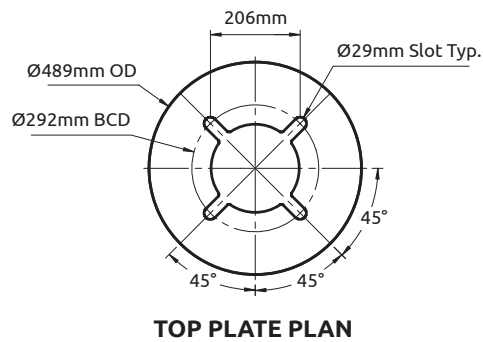

DTB36

Open Top Round Service Base

Total Weight (kg)= 153.28	
---------------------------	--