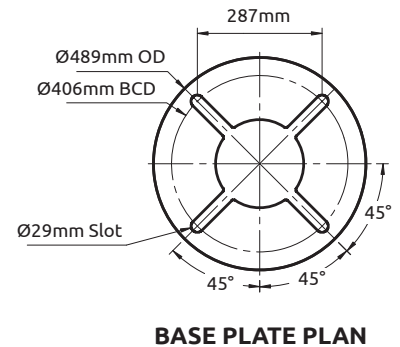

DTB36

Open Top Round Service Base

Total Weight (kg)= 153.28	
---------------------------	--