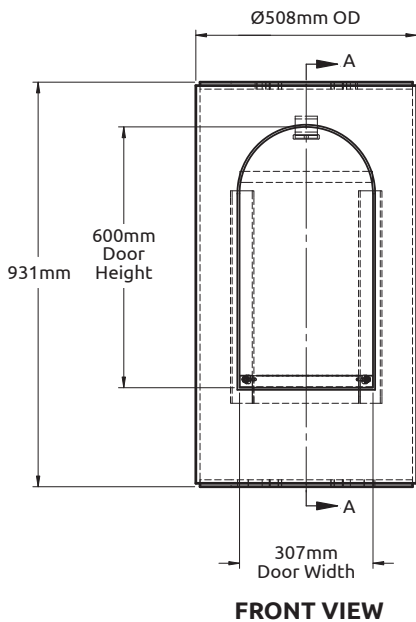

DTB36

Open Top Round Service Base

Total Weight (kg)= 153.28	
---------------------------	--