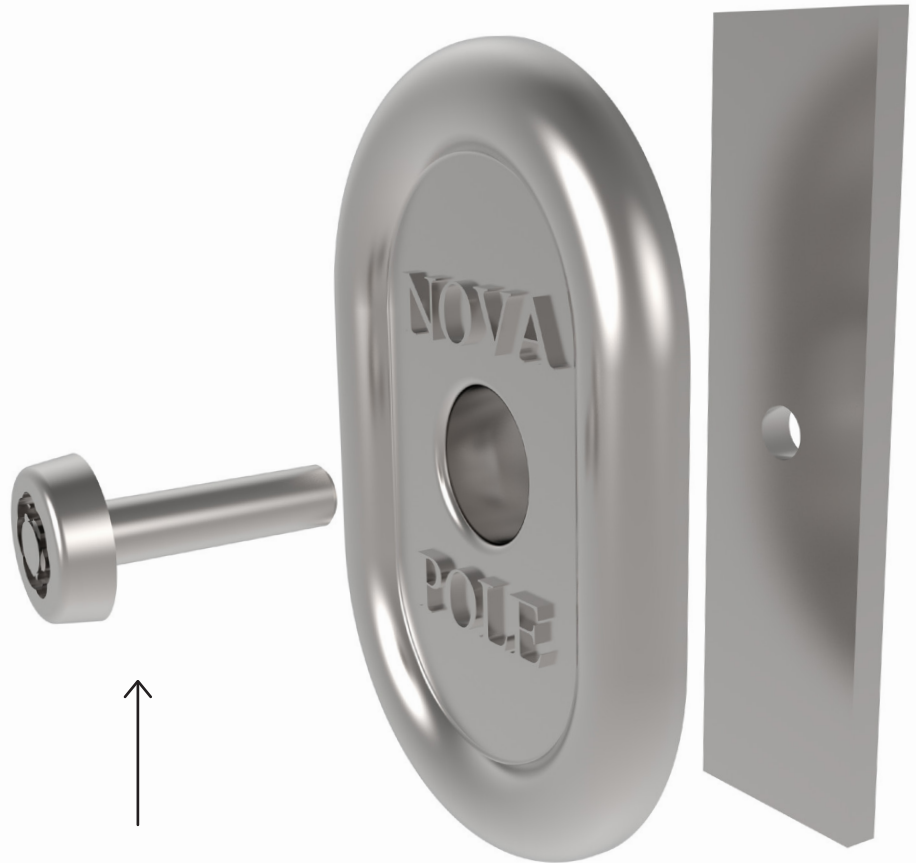

Nova Lock Retro Fit Security Hand Hole Cover System

3" x 5" Rounded Cast Steel Cover for Round and Square Poles

Prevent copper theft in your poles with our Retro Fit Security Hand Hole Cover. Keyed access to authorized users allows for easy entry to pole wiring while reducing liability and increasing safety. This system is designed to fit 3" x 5" openings. For different sizes, please contact your Nova Pole representative.

Nova Tamper Proof Heavy Duty Bolt

Galvanized Cast Steel Cover

140 mm Long Flat Backing Bar

2" Long Bolt

Nova Bolt Key