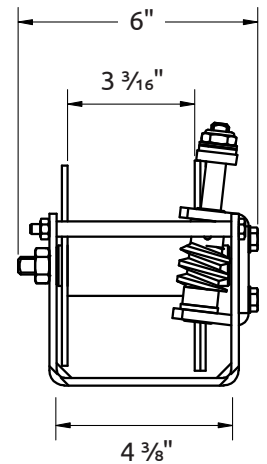

### Winches

**2000 lbs / 908 kg Capacity**

For maximum strength and safety, this winch should be mounted with three 3/8" bolts, washers and lock washers. For more information and specifications, please contact your Nova Pole representative.

**SIDE VIEW**

**FRONT VIEW**

**BASE HOLE PATTERN**