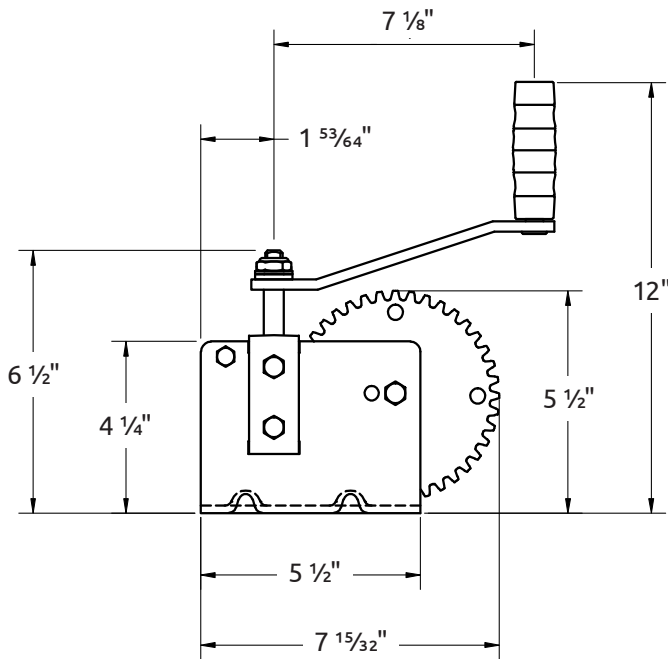

### Winches

**2000 lbs / 908 kg Capacity**

For maximum strength and safety, this winch should be mounted with three 3/8" bolts, washers and lock washers. For more information and specifications, please contact your Nova Pole representative.

**SIDE VIEW**

**FRONT VIEW**

**BASE HOLE PATTERN**