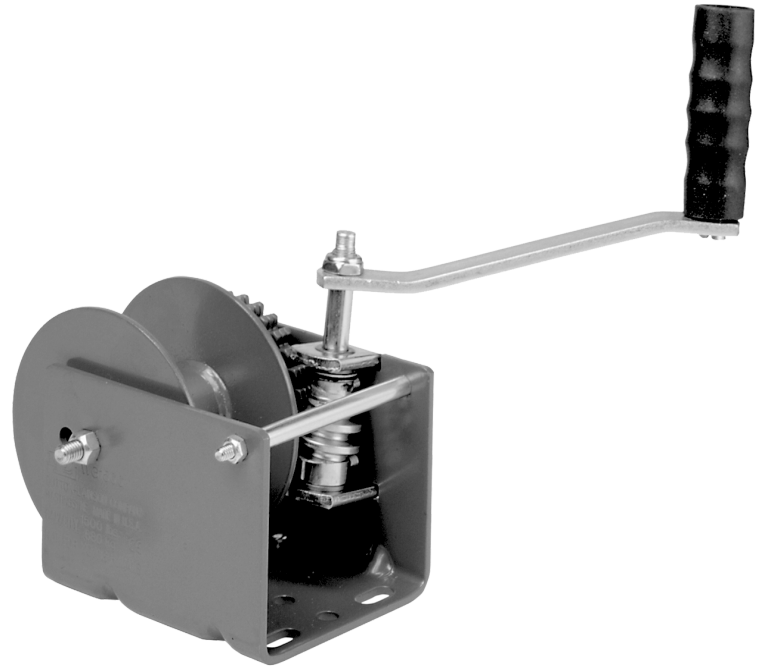

### Winches

**2000 lbs / 908 kg Capacity**

For maximum strength and safety, this winch should be mounted with three 3/8" bolts, washers and lock washers. For more information and specifications, please contact your Nova Pole representative.

**SIDE VIEW**

**FRONT VIEW**

**BASE HOLE PATTERN**