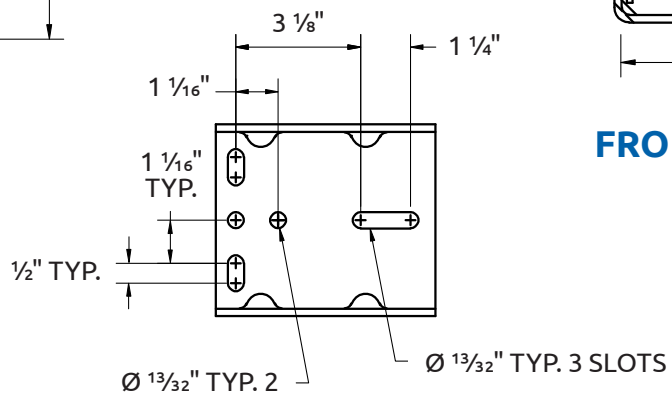

### Winches

**2000 lbs / 908 kg Capacity**

For maximum strength and safety, this winch should be mounted with three 3/8" bolts, washers and lock washers. For more information and specifications, please contact your Nova Pole representative.

**SIDE VIEW**

**FRONT VIEW**

**BASE HOLE PATTERN**