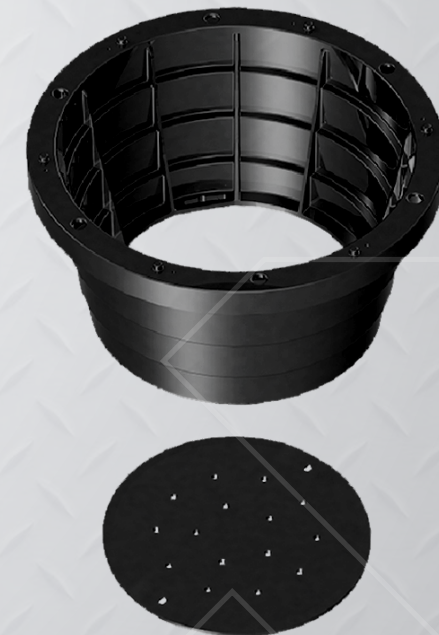

NOVA  **POLE**

N O V A P O L E . C O M

**N
O
V
A**

**P
O
L
E**

J U N C T I O N B O X E S

PLASTIC UNDERGROUND ELECTRICAL JUNCTION BOXES

Large Junction Box

Notes

- Tested for H-2O loading with steel lid.
- BC Ministry of Transportation and Infrastructure (MOTI) approved.

Small Junction Box

Notes

- Tested for H-2O loading with steel lid.
- BC Ministry of Transportation and Infrastructure (MOTI) approved.

Part Number	Description	Top Dimensions (in)	Bottom Dimensions (in)	Height (ft)	Weight (lbs)
P28-JB-B00-01	Junction Box, Large, Polypropylene, SN1847R	21	29	15	20
P28-DR-B00-01	Junction Box Drain Plate, Large, Polypropylene, SN1849R	19.7	-	-	4.75
P28-CO-PL-B00-01	Junction Box Lid, Large, Plastic, SN1850R	19.7	-	-	6
P28-CO-ST-B00-01	Junction Box Lid, Large, Steel, Galv, SN1848R	19.7	-	-	34.5