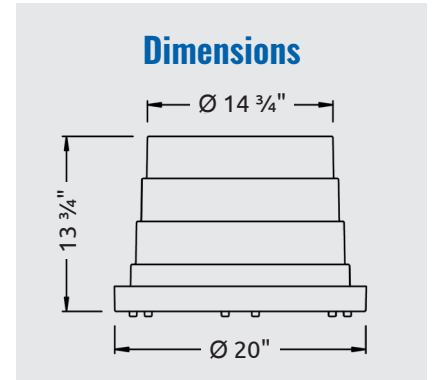

Small Junction Box

Notes

- Tested for H-2O loading with steel lid.
- BC Ministry of Transportation and Infrastructure (MOTI) approved.

Part Number	Description	Top Dimensions (in)	Bottom Dimensions (in)	Height (ft)	Weight (lbs)
P28-JB-B00-01	Junction Box, Large, Polypropylene, SN1847R	21	29	15	20
P28-DR-B00-01	Junction Box Drain Plate, Large, Polypropylene, SN1849R	19.7	-	-	4.75
P28-CO-PL-B00-01	Junction Box Lid, Large, Plastic, SN1850R	19.7	-	-	6
P28-CO-ST-B00-01	Junction Box Lid, Large, Steel, Galv, SN1848R	19.7	-	-	34.5

Part Number	Description	Top Dimensions (in)	Bottom Dimensions (in)	Height (in)	Weight (lbs)
P28-JB-A00-01	Junction Box, Small, Polypropylene, SN1853	14.8	20	13.8	12
P28-DR-A00-01	Junction Box Drain Plate, Small, Plastic, SN1853C	13.7	-	-	2
P28-CO-PL-A00-01	Junction Box Lid, Small, Plastic, SN1853A	13.7	-	-	4
P28-CO-ST-A00-01	Junction Box Lid, Small, Steel, Galv, SN1853B	13.7	-	-	20