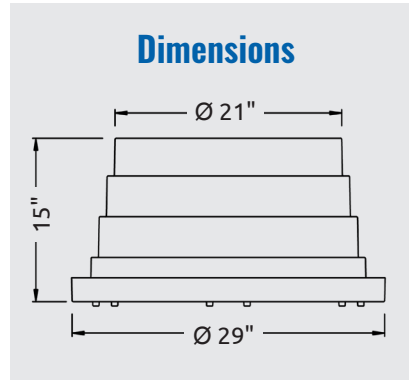

PLASTIC UNDERGROUND ELECTRICAL JUNCTION BOXES

Large Junction Box

Notes

- Tested for H-2O loading with steel lid.
- BC Ministry of Transportation and Infrastructure (MOTI) approved.